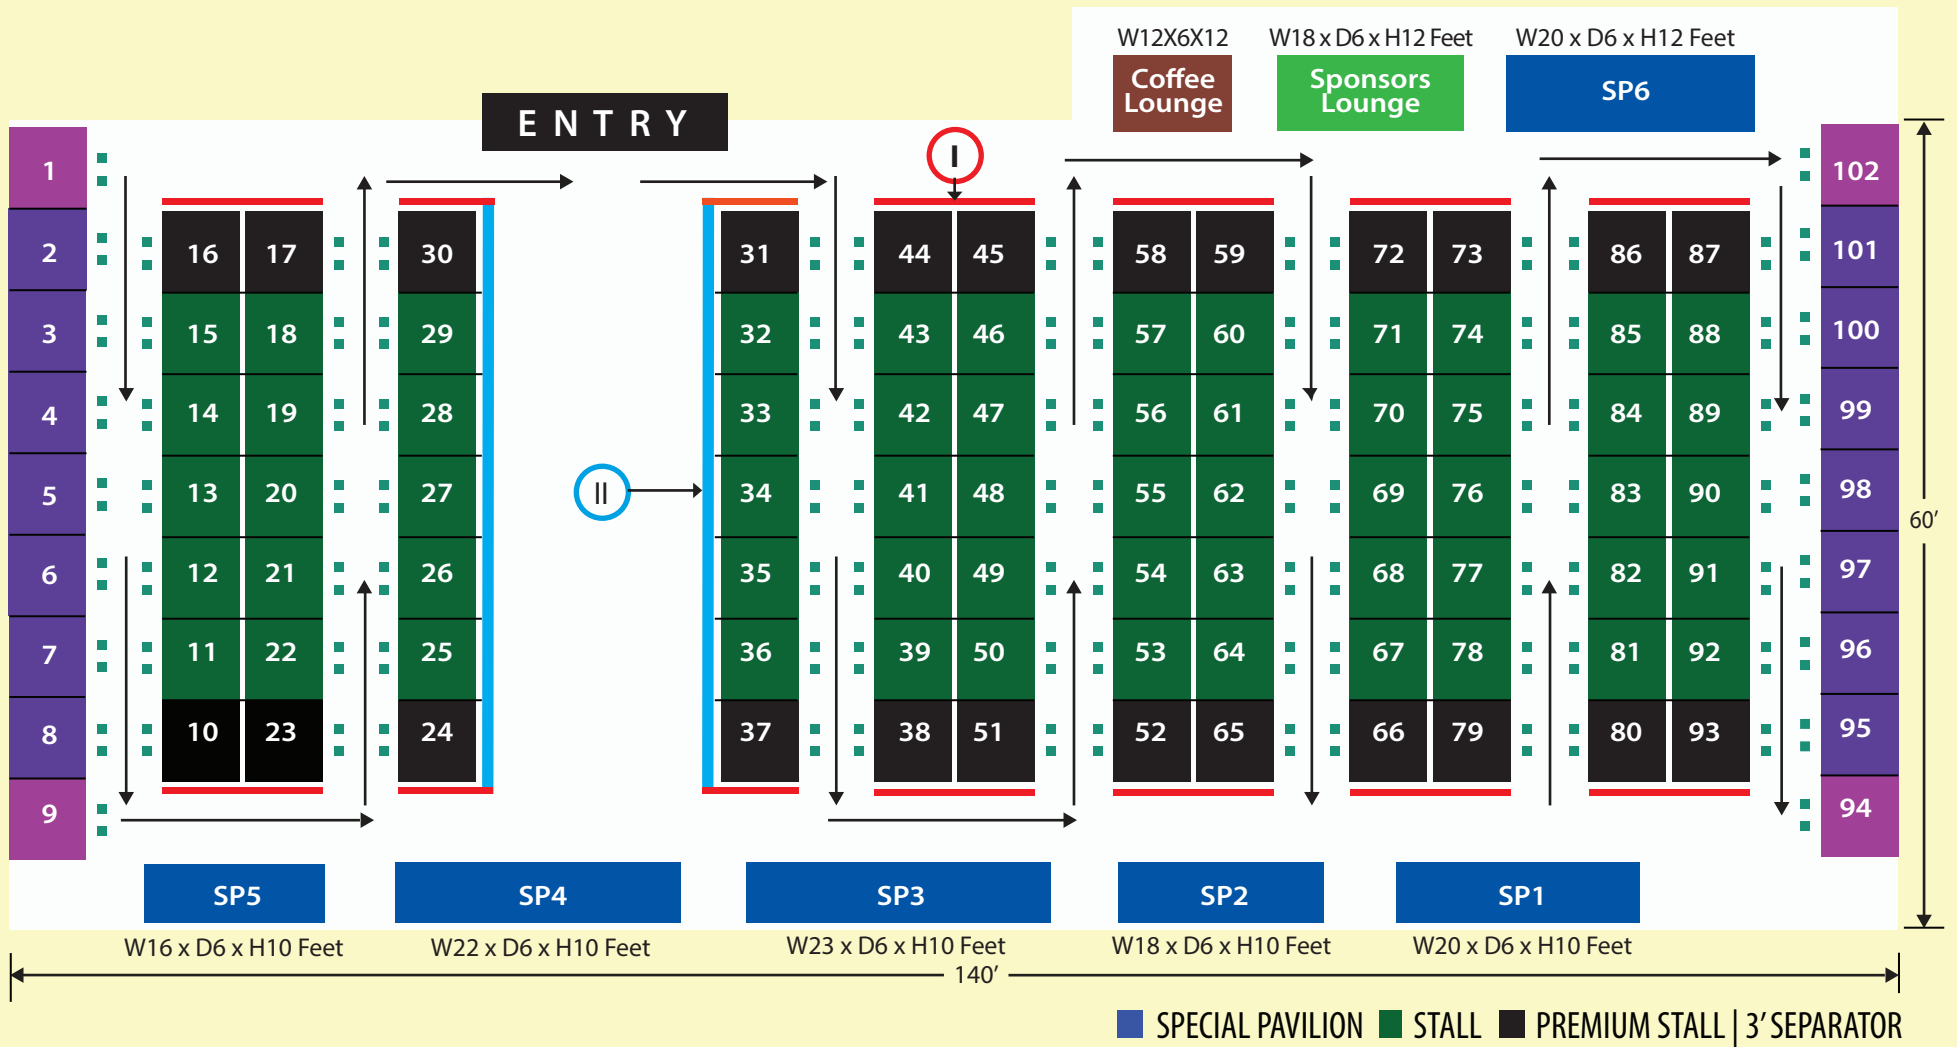

NAGPUR - 20 & 21 JANUARY 2017 STALL FLOOR PLAN

BACKDROP SIZES

SINGLE TABLE	
Backdrop Size (W) X (H) inch	Backdrop Printable Area (W) X (H) inch
76 X 72	<div style="display: flex; justify-content: space-between;"> <div style="width: 45%;">Fascia (Stall Title)</div> <div style="width: 45%;">70 X 48 Company Branding</div> </div>
Fascia Characters - Stall Title Size (Single Table) 25 Keystrokes	

BACKDROP - W 70" X H 48"
For table numbers -
11, 12, 13, 14, 15, 18, 19, 20, 21, 22, 25, 26, 27, 28, 29, 32, 33, 34, 35, 36, 39, 40, 41, 42, 43, 46, 47, 48, 49, 50, 53, 54, 55, 56, 57, 60, 61, 62, 63, 64, 67, 68, 69, 70, 71, 74, 75, 76, 77, 78, 81, 82, 83, 84, 85, 86, 87, 88, 89, 90, 91, 92

BACKDROP - W 70" X H 48" AND SIDE BACKDROP (PREMIUM)
W 66" X H 48" For table numbers -
10, 16, 17, 23, 24, 30, 31, 37, 38, 44, 45, 51, 52, 58, 59, 65, 66, 72, 73, 79, 80, 86, 87, 93

DOUBLE TABLE	
Backdrop Size (W) X (H) inch	Backdrop Printable Area (W) X (H) inch
152 X 72	<div style="display: flex; justify-content: space-between;"> <div style="width: 45%;">Fascia (Stall Title)</div> <div style="width: 45%;">146 X 48 Company Branding</div> </div>
Fascia Characters - Stall Title Size (Double Table) 50 Keystrokes	

END OF ROW OUTER BACKDROP
W 144" X H 72" For table numbers -
10-23, 16-17, 38-51, 44-45, 52-65, 58-59, 66-79, 72-73, 80-93, 86-87

END OF ROW OUTER BACKDROP
W 72" X H 72" For table numbers -
24, 30, 31, 37